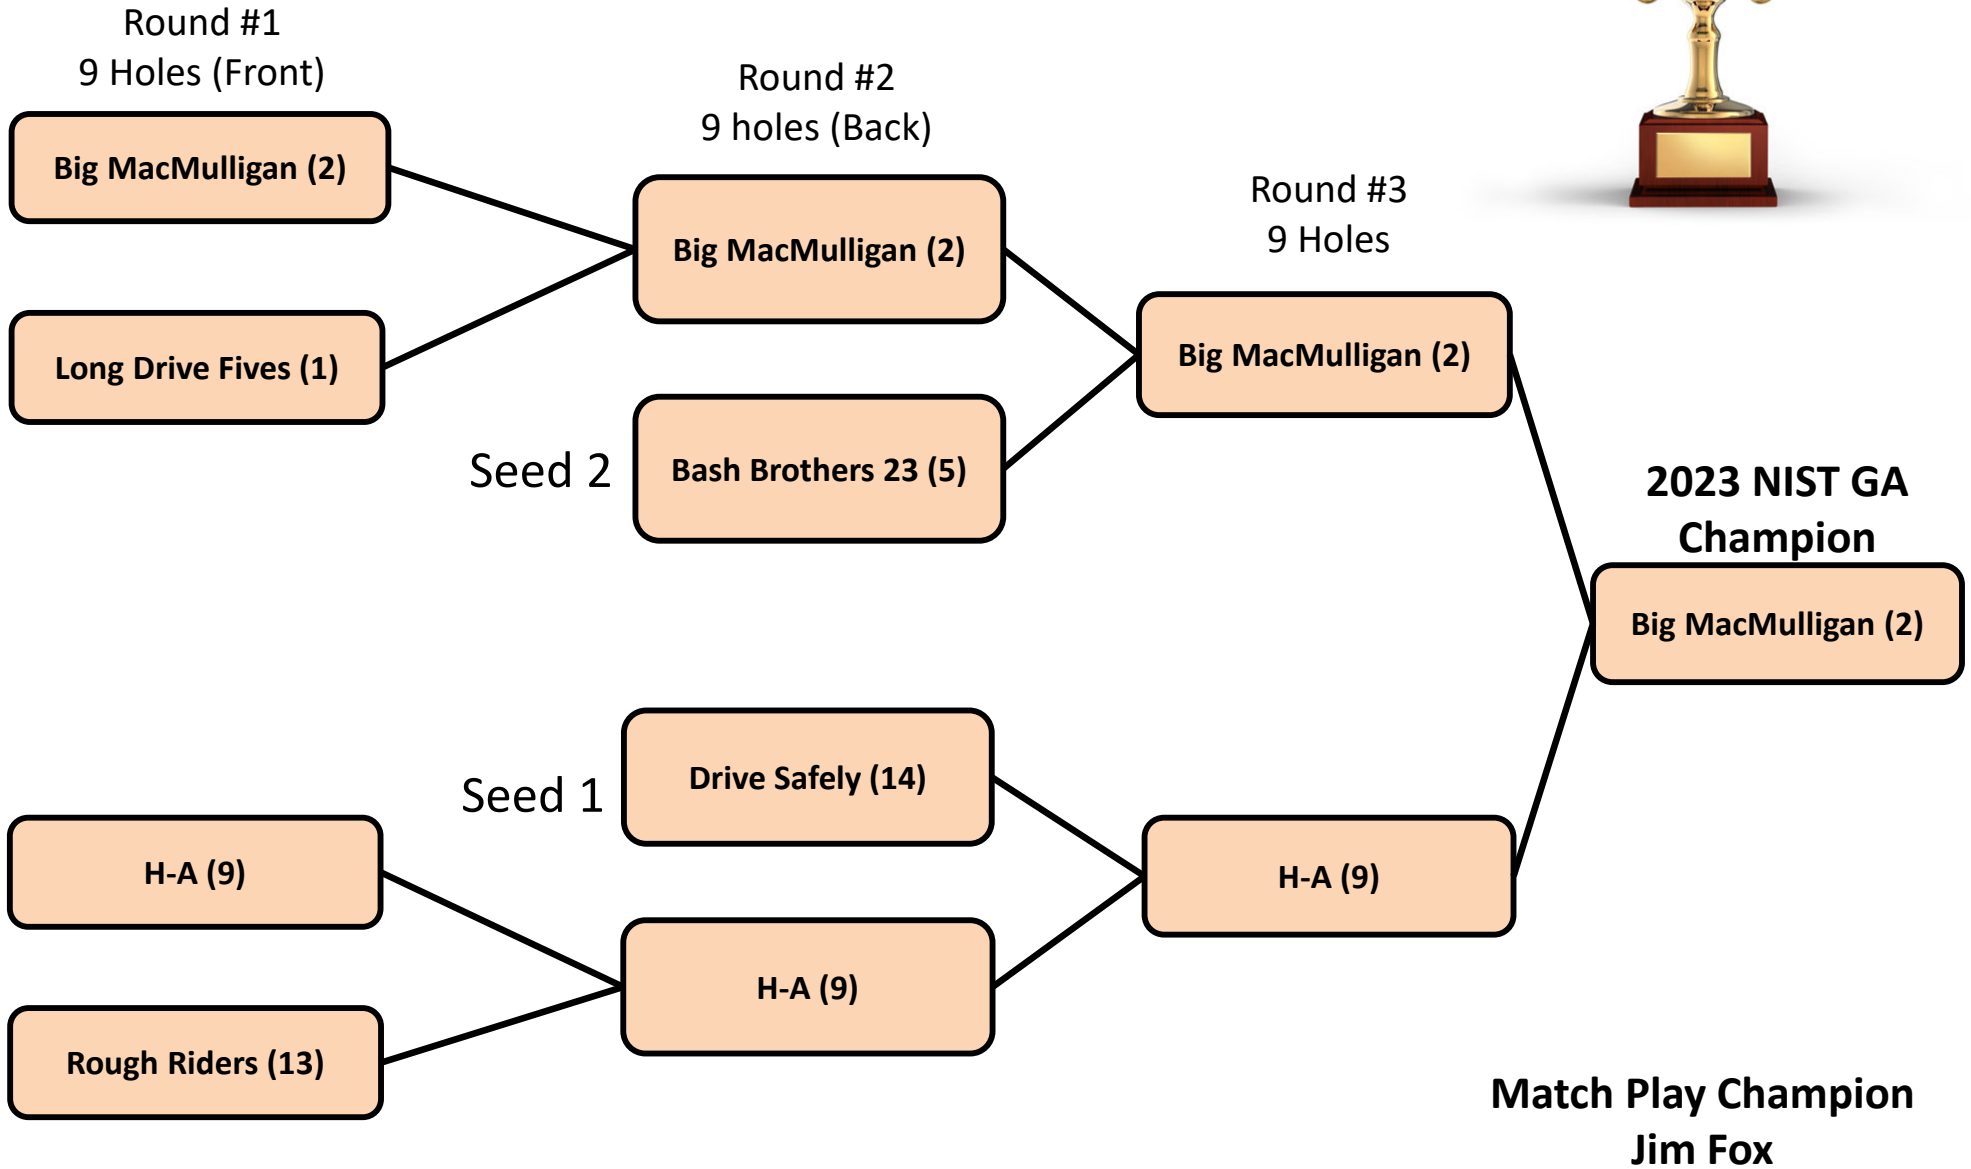

2023 NIST GA Playoff Results

2023 NIST GA, Current Standings

Week #17 (end of regular season)

Division A

| Team Name | Team # | 1st Half | 2nd Half | YTD Total | Avg. Pts Weekly |
|--------------------|--------|----------|----------|-----------|-----------------|
| Big MacMulligan ^ | 2 | 106.5 | 122 | 228.5 | 14.3 |
| Bash Brothers 23 ~ | 5 | 136 | 121 | 257 | 16.1 |
| Long Drive Fives ☒ | 1 | 103 | 119 | 222 | 13.9 |
| Hosel Rockets | 4 | 99 | 101.5 | 200.5 | 12.5 |
| Larry's Leftovers | 3 | 113 | 97 | 210 | 13.1 |
| Coding Golfers | 6 | 112.5 | 92.5 | 205 | 12.8 |
| Ace the 19th | 7 | 91 | 68 | 159 | 9.9 |

Division B

| Team Name | Team # | 1st Half | 2nd Half | YTD Total | Avg. Pts Weekly |
|-----------------|--------|----------|----------|-----------|-----------------|
| H-A ^ | 9 | 98 | 140.5 | 238.5 | 14.9 |
| Drive Safely ~ | 14 | 149 | 122.5 | 271.5 | 17.0 |
| Rough Riders ☒ | 13 | 96.5 | 121 | 217.5 | 13.6 |
| Trap Assisted | 10 | 114 | 101.5 | 215.5 | 13.5 |
| CHIPS Shot | 12 | 94.5 | 98 | 192.5 | 12.0 |
| Mulligan's Stew | 8 | 95 | 85.5 | 180.5 | 11.3 |
| Slice and Dice | 11 | 100.5 | 69 | 169.5 | 10.6 |